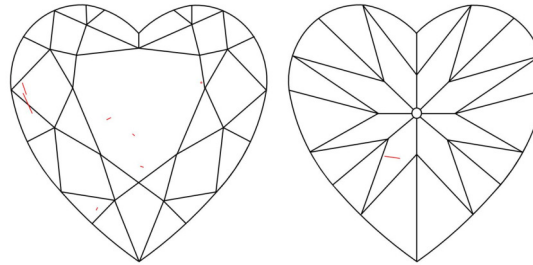

GIA NATURAL DIAMOND GRADING REPORT

July 21, 2025  
 GIA Report Number ..... 7521848421  
 Shape and Cutting Style ..... Heart Brilliant  
 Measurements ..... 6.31 x 7.17 x 4.01 mm

GRADING RESULTS

Carat Weight ..... 1.07 carat  
 Color Grade ..... J  
 Clarity Grade ..... VS1

ADDITIONAL GRADING INFORMATION

Polish ..... Excellent  
 Symmetry ..... Very Good  
 Fluorescence ..... Faint  
 Inscription(s): GIA 7521848421  
**Comments:** Additional pinpoints are not shown.

PROPORTIONS

Profile not to actual proportions

CLARITY CHARACTERISTICS

KEY TO SYMBOLS\*

-  Feather
-  Needle
-  Pinpoint

\* Red symbols denote internal characteristics (inclusions). Green or black symbols denote external characteristics (blemishes). Diagram is an approximate representation of the diamond, and symbols shown indicate type, position, and approximate size of clarity characteristics. All clarity characteristics may not be shown. Details of finish are not shown.