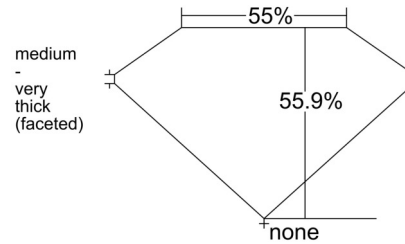

GIA NATURAL DIAMOND GRADING REPORT

July 21, 2025  
 GIA Report Number ..... 7521848421  
 Shape and Cutting Style ..... Heart Brilliant  
 Measurements ..... 6.31 x 7.17 x 4.01 mm

GRADING RESULTS

Carat Weight ..... 1.07 carat  
 Color Grade ..... J  
 Clarity Grade ..... VS1

Profile not to actual proportions

CLARITY CHARACTERISTICS

KEY TO SYMBOLS\*

-  Feather
-  Needle
-  Pinpoint

\* Red symbols denote internal characteristics (inclusions). Green or black symbols denote external characteristics (blemishes). Diagram is an approximate representation of the diamond, and symbols shown indicate type, position, and approximate size of clarity characteristics. All clarity characteristics may not be shown. Details of finish are not shown.